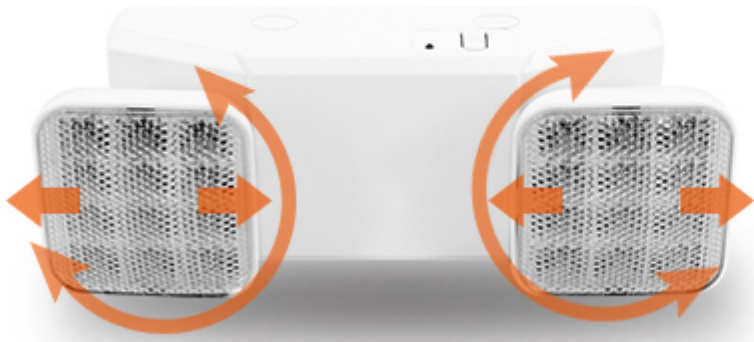

Product Description

Features:

- Super Bright & Long Lasting LEDs
- Wall/Ceiling Mounting
- Heads adjustable
- 120 Mins battery backup time
- Remote heads compatible

Product Name	Emergency light
Model NO.	BY-Z4430U

Long lasting LEDs

100lm per head

120-347V input voltage

Heads adjustable

TEST SWITCH

Test switch and AC-On indicator included

ADJUSTABLE COMBO HEADS

Horizontal rotation angle:
330 degrees