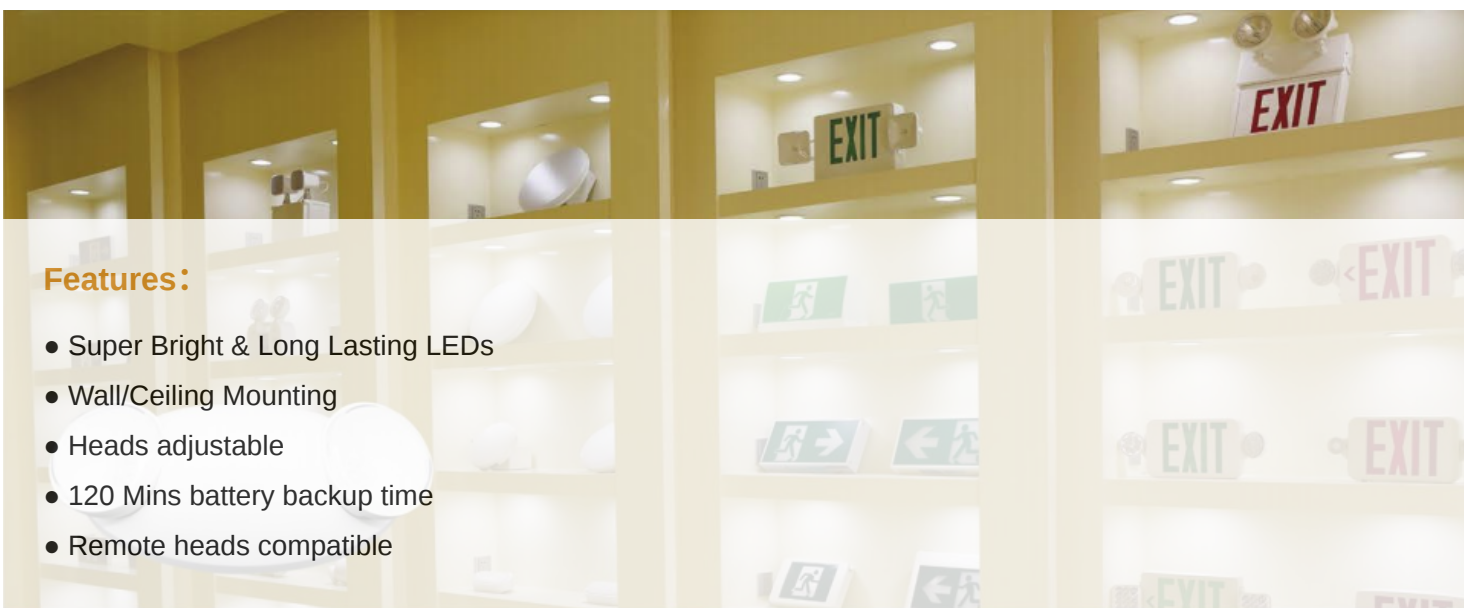

Product Description

Features:

- Super Bright & Long Lasting LEDs
- Wall/Ceiling Mounting
- Heads adjustable
- 120 Mins battery backup time
- Remote heads compatible

Product Name	Emergency light
Model NO.	BY-Z4430U

Long lasting LEDs

100lm per head

120-347V input voltage

Heads adjustable

TEST SWITCH

Test switch and AC-On indicator included

ADJUSTABLE COMBO HEADS

Horizontal rotation angle:
330 degrees